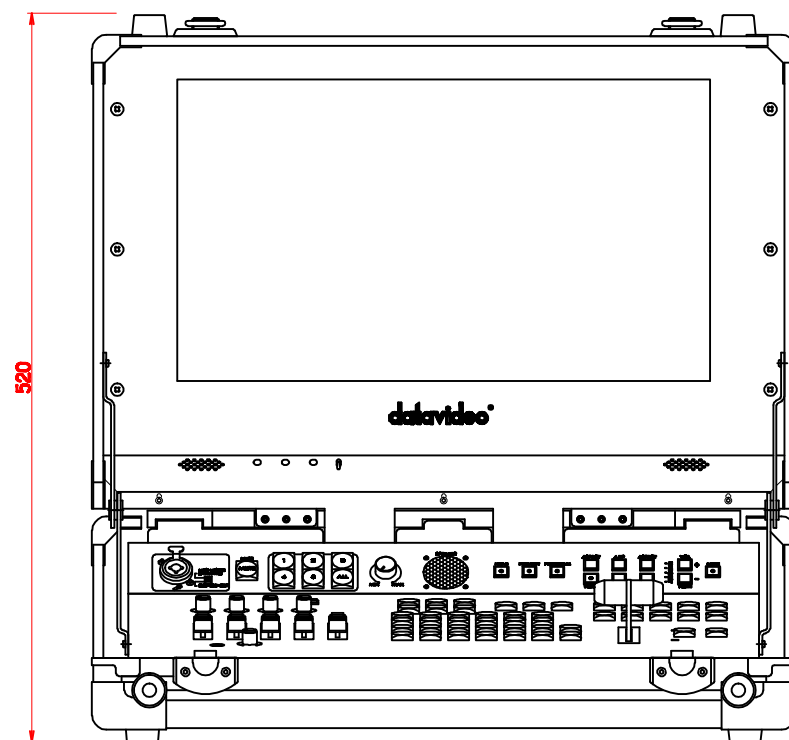

REAR VIEW

525  
490

500

ACTION

REMOVE

REAR VIEW

LOCK/UNLOCK

520