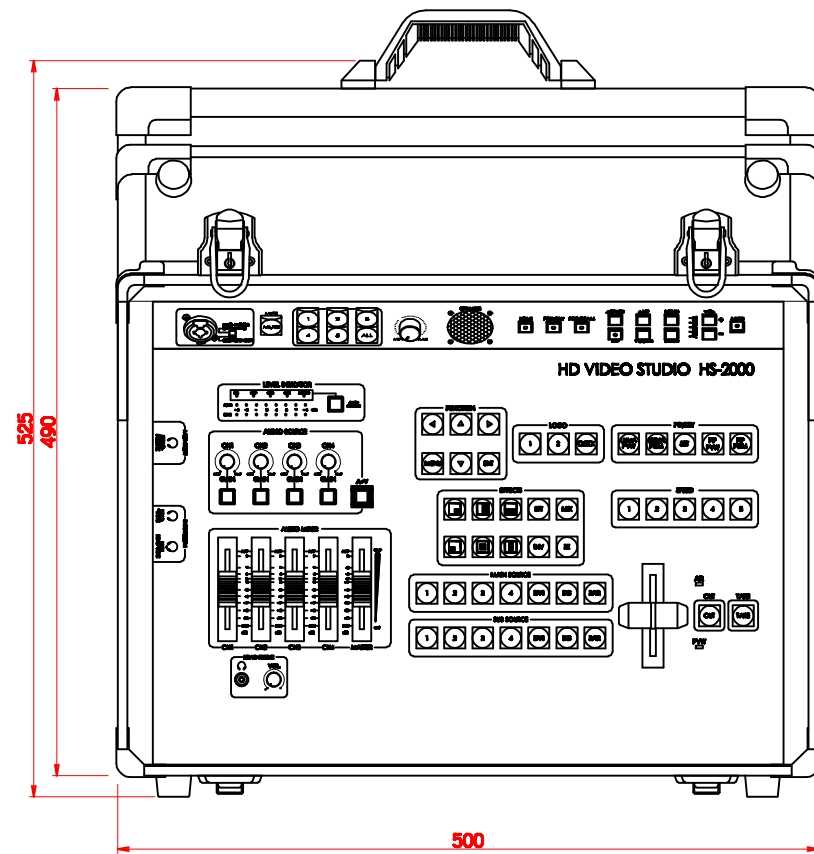

REAR VIEW

525  
490

500

ACTION

REMOVE

REAR VIEW

LOCK/UNLOCK

520