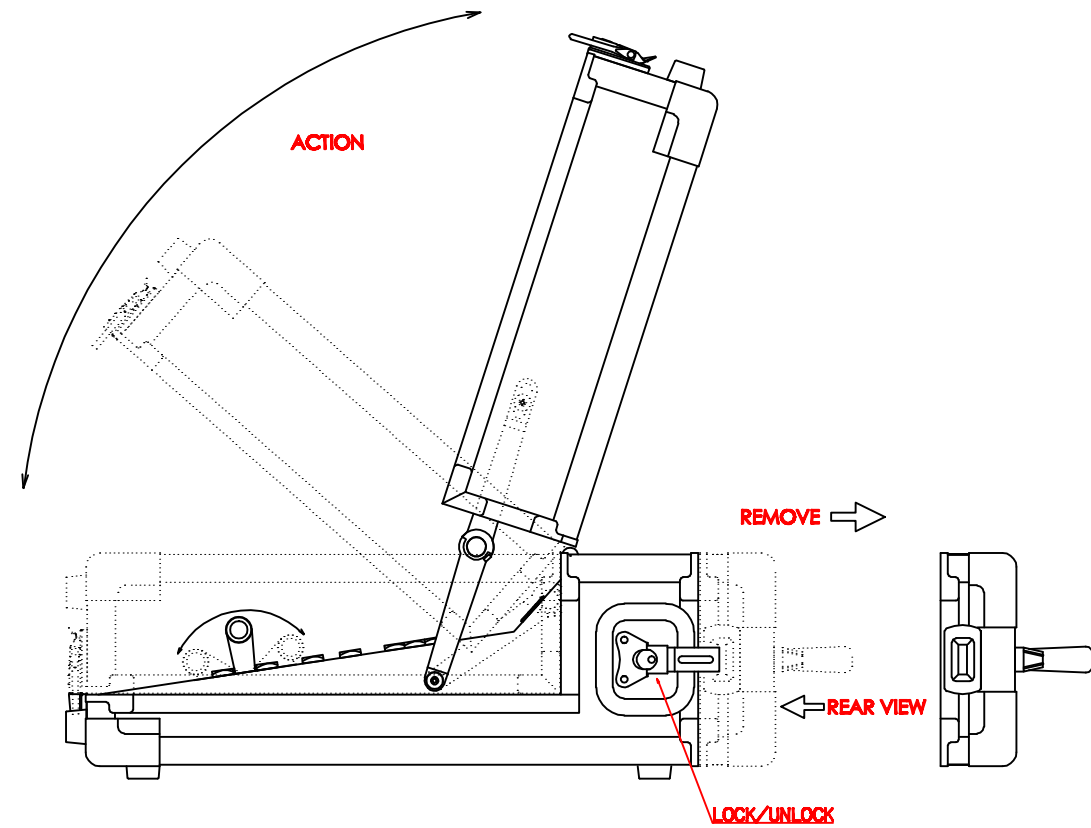

REAR VIEW

525  
490

500

ACTION

REMOVE

REAR VIEW

LOCK/UNLOCK

520